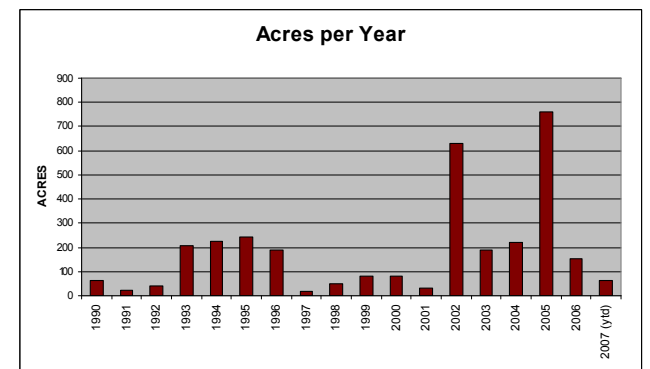

Arizona Wildland Fire Activity

ADC Dispatch Activity

▲ 2007 YTD Responses

Large Fires (100+ Acres)

● - 100 - 14,200 Acres

	Wildland Fires	Wildland Acres
2007 (YTD)	1,926	63,908

Historical Data

Year	Wildland Fires	Wildland Acres
2006	3,080	152,423
2005	3,912	762,112
2004	2,623	222,503
2003	2,839	189,005
2002	3,081	629,876
2001	3,167	30,503
2000	3,579	82,896
1999	3,211	82,280
1998	3,233	51,150
1997	2,802	18,547
1996	3,780	188,187
1995	4,844	244,763
1994	4,579	222,899
1993	4,735	204,774
1992	3,956	41,606
1991	2,057	21,229
1990	2,012	61,143

17 Year Summary	Total	57,490	3,205,896
Average	3,382	188,582	
Median	3,211	152,423	

Data Sources:

Basemap Data - Arizona Land Resource Information System (ALRIS)

ADC Activity - Arizona Dispatch Center WildCADdispatch system