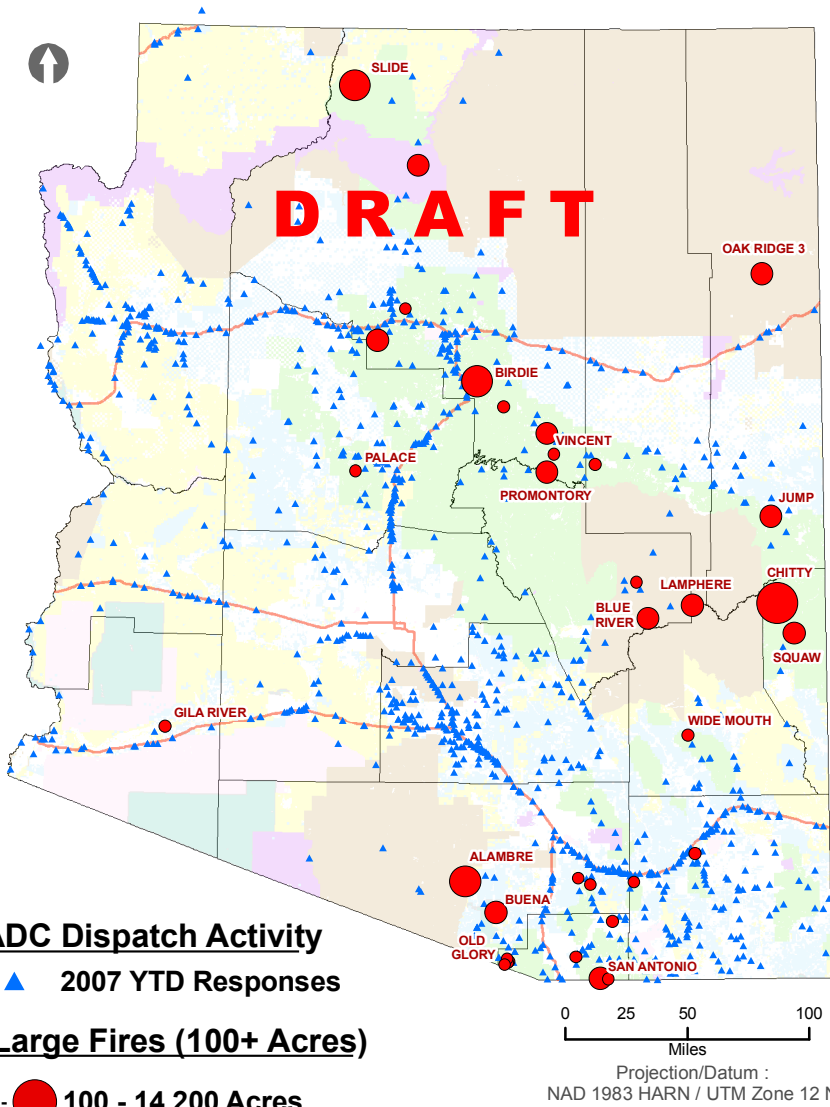

Arizona Wildland Fire Activity

ADC Dispatch Activity

▲ 2007 YTD Responses

Large Fires (100+ Acres)

● - 100 - 14,200 Acres

	Wildland Fires	Wildland Acres
2007 (YTD)	1,926	63,908

Historical Data

Year	Wildland Fires	Wildland Acres
2006	3,080	152,423
2005	3,912	762,112
2004	2,623	222,503
2003	2,839	189,005
2002	3,081	629,876
2001	3,167	30,503
2000	3,579	82,896
1999	3,211	82,280
1998	3,233	51,150
1997	2,802	18,547
1996	3,780	188,187
1995	4,844	244,763
1994	4,579	222,899
1993	4,735	204,774
1992	3,956	41,606
1991	2,057	21,229
1990	2,012	61,143

17 Year Summary	Total	57,490	3,205,896
Average	3,382	188,582	
Median	3,211	152,423	

Data Sources:

Basemap Data - Arizona Land Resource Information System (ALRIS)

ADC Activity - Arizona Dispatch Center WildCADdispatch system

Large Fire Occurrence - Southwest Area Coordination Center & USFS FamWEB (Includes Wildfire Use Fires)

Map Created By:
Office of the State Forester
October 17, 2007

This map is for general informational purposes only. The Arizona State Land Department and Office of the State Forester make no warranties, implied or expressed, with respect to accuracy of information shown on this map.