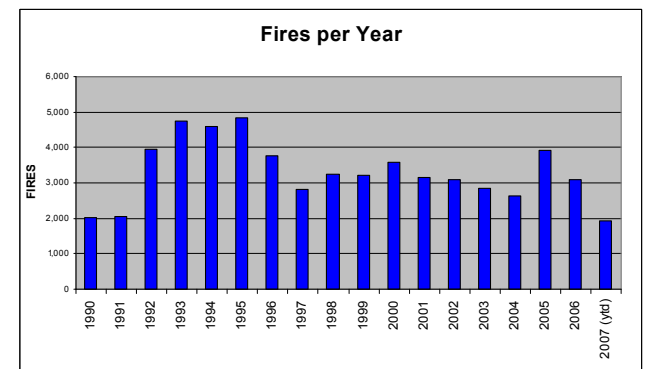

Arizona Wildland Fire Activity

ADC Dispatch Activity

▲ 2007 YTD Responses

Large Fires (100+ Acres)

● - 100 - 14,200 Acres

	Wildland Fires	Wildland Acres
2007 (YTD)	1,926	63,908

Historical Data

Year	Wildland Fires	Wildland Acres
2006	3,080	152,423
2005	3,912	762,112
2004	2,623	222,503
2003	2,839	189,005
2002	3,081	629,876
2001	3,167	30,503
2000	3,579	82,896
1999	3,211	82,280
1998	3,233	51,150
1997	2,802	18,547
1996	3,780	188,187
1995	4,844	244,763
1994	4,579	222,899
1993	4,735	204,774
1992	3,956	41,606
1991	2,057	21,229
1990	2,012	61,143

17 Year Summary	Total	57,490	3,205,896
Average	3,382	188,582	
Median	3,211	152,423	

Data Sources:

Basemap Data - Arizona Land Resource Information System (ALRIS)

ADC Activity - Arizona Dispatch Center WildCADdispatch system