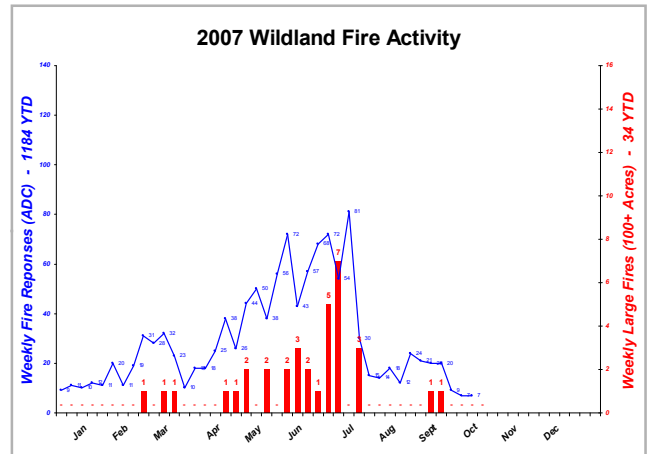

Arizona Wildland Fire Activity

ADC Dispatch Activity

▲ 2007 YTD Responses

Large Fires (100+ Acres)

● - 100 - 14,200 Acres

	Wildland Fires	Wildland Acres
2007 (YTD)	1,926	63,908

Historical Data

Year	Wildland Fires	Wildland Acres
2006	3,080	152,423
2005	3,912	762,112
2004	2,623	222,503
2003	2,839	189,005
2002	3,081	629,876
2001	3,167	30,503
2000	3,579	82,896
1999	3,211	82,280
1998	3,233	51,150
1997	2,802	18,547
1996	3,780	188,187
1995	4,844	244,763
1994	4,579	222,899
1993	4,735	204,774
1992	3,956	41,606
1991	2,057	21,229
1990	2,012	61,143

17 Year Summary	Total	57,490	3,205,896
Average	3,382	188,582	
Median	3,211	152,423	

Data Sources:

Basemap Data - Arizona Land Resource Information System (ALRIS)

ADC Activity - Arizona Dispatch Center WildCADdispatch system