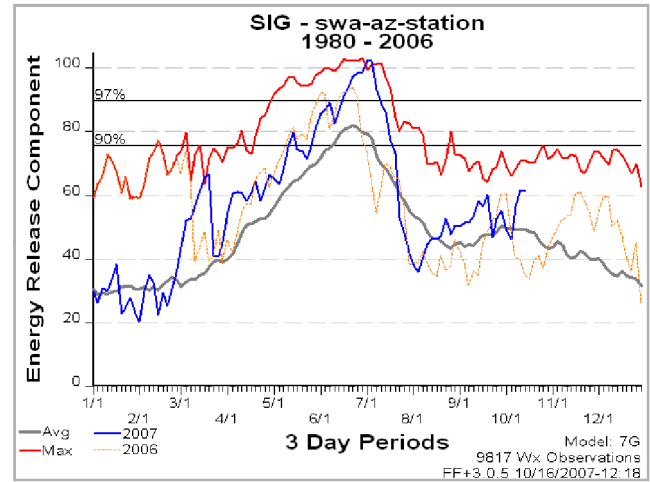

Arizona Wildland Fire Activity

ADC Dispatch Activity

▲ 2007 YTD Responses

Large Fires (100+ Acres)

● - 100 - 14,200 Acres

	Wildland Fires	Wildland Acres
2007 (YTD)	1,926	63,908

Historical Data

Year	Wildland Fires	Wildland Acres
2006	3,080	152,423
2005	3,912	762,112
2004	2,623	222,503
2003	2,839	189,005
2002	3,081	629,876
2001	3,167	30,503
2000	3,579	82,896
1999	3,211	82,280
1998	3,233	51,150
1997	2,802	18,547
1996	3,780	188,187
1995	4,844	244,763
1994	4,579	222,899
1993	4,735	204,774
1992	3,956	41,606
1991	2,057	21,229
1990	2,012	61,143