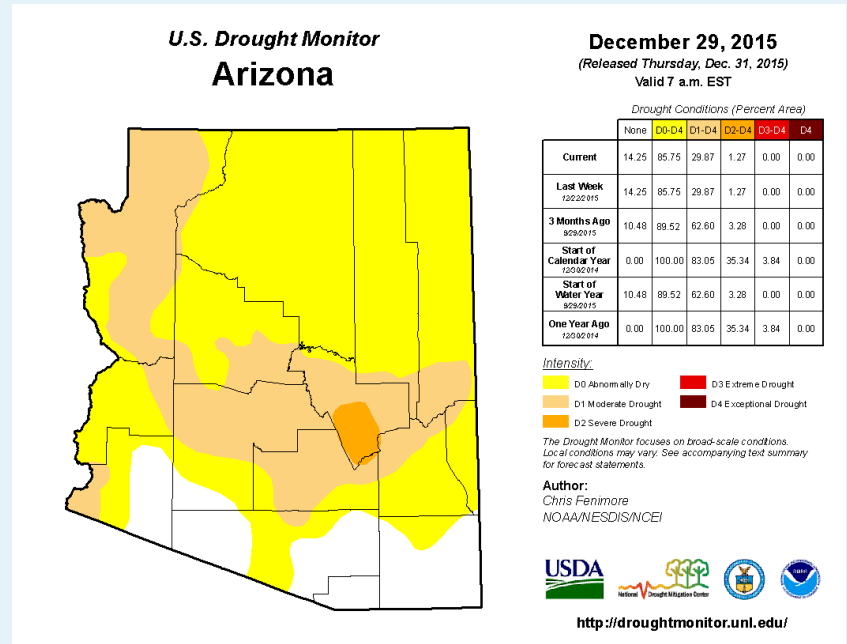

## December 2015

December precipitation has been well below average across most of the state, but the dryness has not led to significant impacts due to the wet conditions in previous months.

Areas without drought include Santa Cruz and most of Cochise and Pima counties, eastern Yuma County and the southwestern corner of Maricopa County.

The Colorado Plateau is abnormally dry and much of central and northwestern Arizona is in moderate drought. Only 1.3% of the state, in southern Gila County, has severe drought.

More winter storms with rain and snow are set to move through Arizona as the new year begins.