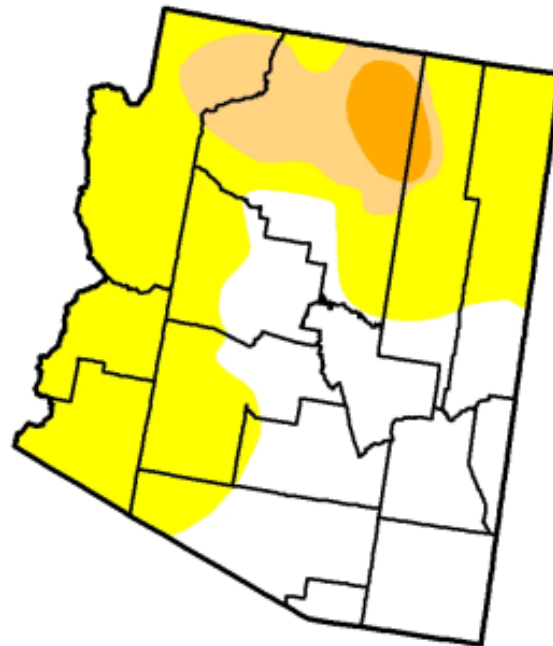

Drought Status Update

August 2010

Short-term Drought Status Update

After a relatively slow start for the monsoon, precipitation across the state has been well above average in the northeastern corner of the state and along the New Mexico border, while western Arizona has been quite dry. Central Arizona has both wet and dry areas. Statewide, precipitation has been quite localized, but most locations have had some precipitation. Unfortunately, the precipitation has not been enough to improve conditions in northern or western Arizona, so abnormally dry to moderate drought conditions continue across the Colorado Plateau and the lower Colorado River valley.

Looking Ahead - The Climate Prediction Center has issued a La Niña advisory for the coming winter. This means La Niña conditions (which already exist) are expected to strengthen the next few months. Historically, La Niña tends to bring below average precipitation to Arizona. Thus, we have a heightened potential for below average rainfall state-wide during our primary winter wet season (Dec-Mar). [Jan-Feb-Mar outlook](#)

Summary produced by the State Drought Monitoring Technical Committee
September 2, 2010.

U.S. Drought Monitor

Arizona

August 31, 2010
Valid 7 a.m. EST

Drought Conditions (Percent Area)

	None	D0-D4	D1-D4	D2-D4	D3-D4	D4
Current	40.0	60.0	12.5	3.2	0.0	0.0
Last Week (08/24/2010 map)	40.0	60.0	12.5	3.2	0.0	0.0
3 Months Ago (06/09/2010 map)	63.9	36.1	14.4	2.7	0.0	0.0
Start of Calendar Year (01/05/2010 map)	0.0	100.0	97.2	71.1	5.1	0.0
Start of Water Year (10/06/2009 map)	1.4	98.6	80.3	10.7	0.0	0.0
One Year Ago (09/01/2009 map)	1.2	98.8	47.3	0.0	0.0	0.0

Intensity:

- D0 Abnormally Dry
- D1 Drought - Moderate
- D2 Drought - Severe
- D3 Drought - Extreme
- D4 Drought - Exceptional

The Drought Monitor focuses on broad-scale conditions. Local conditions may vary. See accompanying text summary for forecast statements